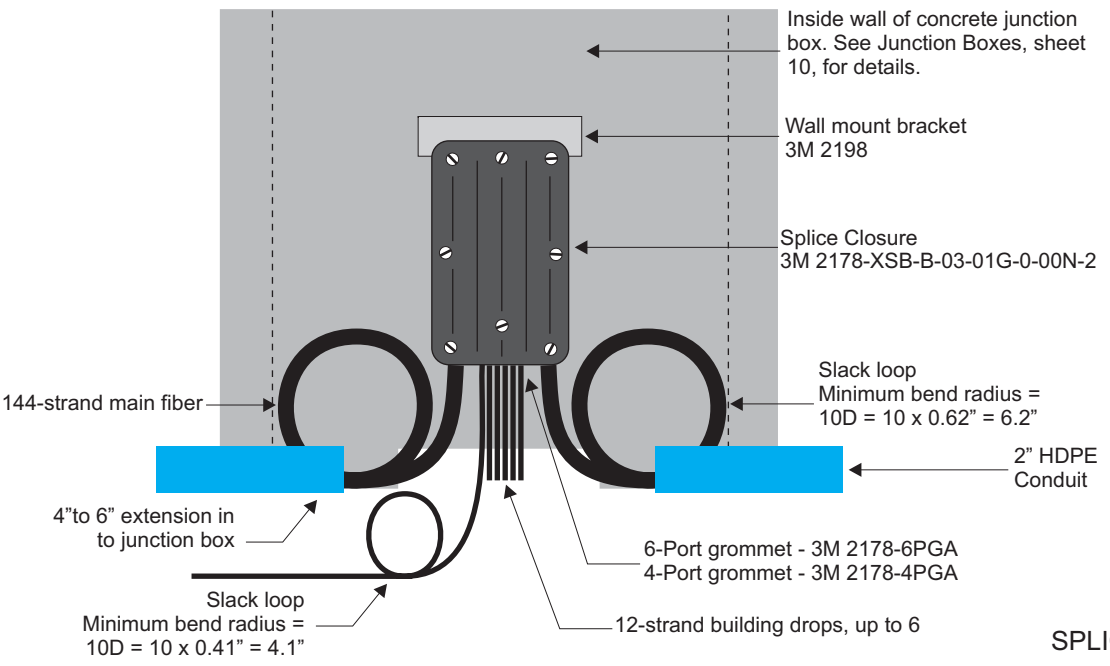

**Legend**

- Empty conduit
- 12 strand service drop SM fiber cable
- 144 strand backbone SM fiber cable
- 12 strand ISP SM fiber cable

Roadway Junction Box. See sheet 10, Junction Boxes, for details.

Greenway Junction Box. See sheet 10, Junction Boxes, for details.

**SPLICE**

Fiber Splice Box Numbers indicate buildings served

**Fiber Splice Enclosure Mounting**

**Conduit**

Unless otherwise noted, all runs are 4 parallel conduits, blue, orange, red and green.  
2" SCH40, HDPE, smooth-wall, UL Listed ENDOT