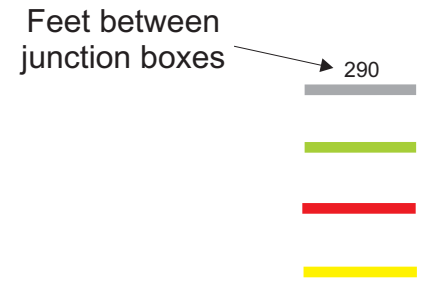

**Legend**

- Empty conduit
- 12 strand service drop SM fiber cable
- 144 strand backbone SM fiber cable
- 12 strand ISP SM fiber cable

Roadway Junction Box. See sheet 10, Junction Boxes, for details.

Greenway Junction Box. See sheet 10, Junction Boxes, for details.

**SPLICE**

Fiber Splice Box Numbers indicate buildings served

**Fiber Splice Enclosure Mounting**

**Conduit**

Unless otherwise noted, all runs are 4 parallel conduits, blue, orange, red and green.  
2" SCH40, HDPE, smooth-wall, UL Listed ENDOT