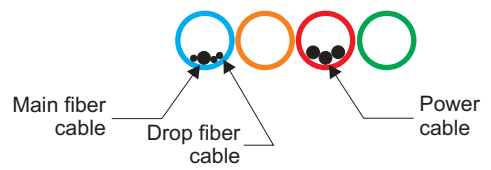

Fiber Optic Cable Plant and Splice Enclosures

550 Chesterfield Drive
Piscataway, NJ 08854
732-463-3434
management@societyhillpiscataway.com