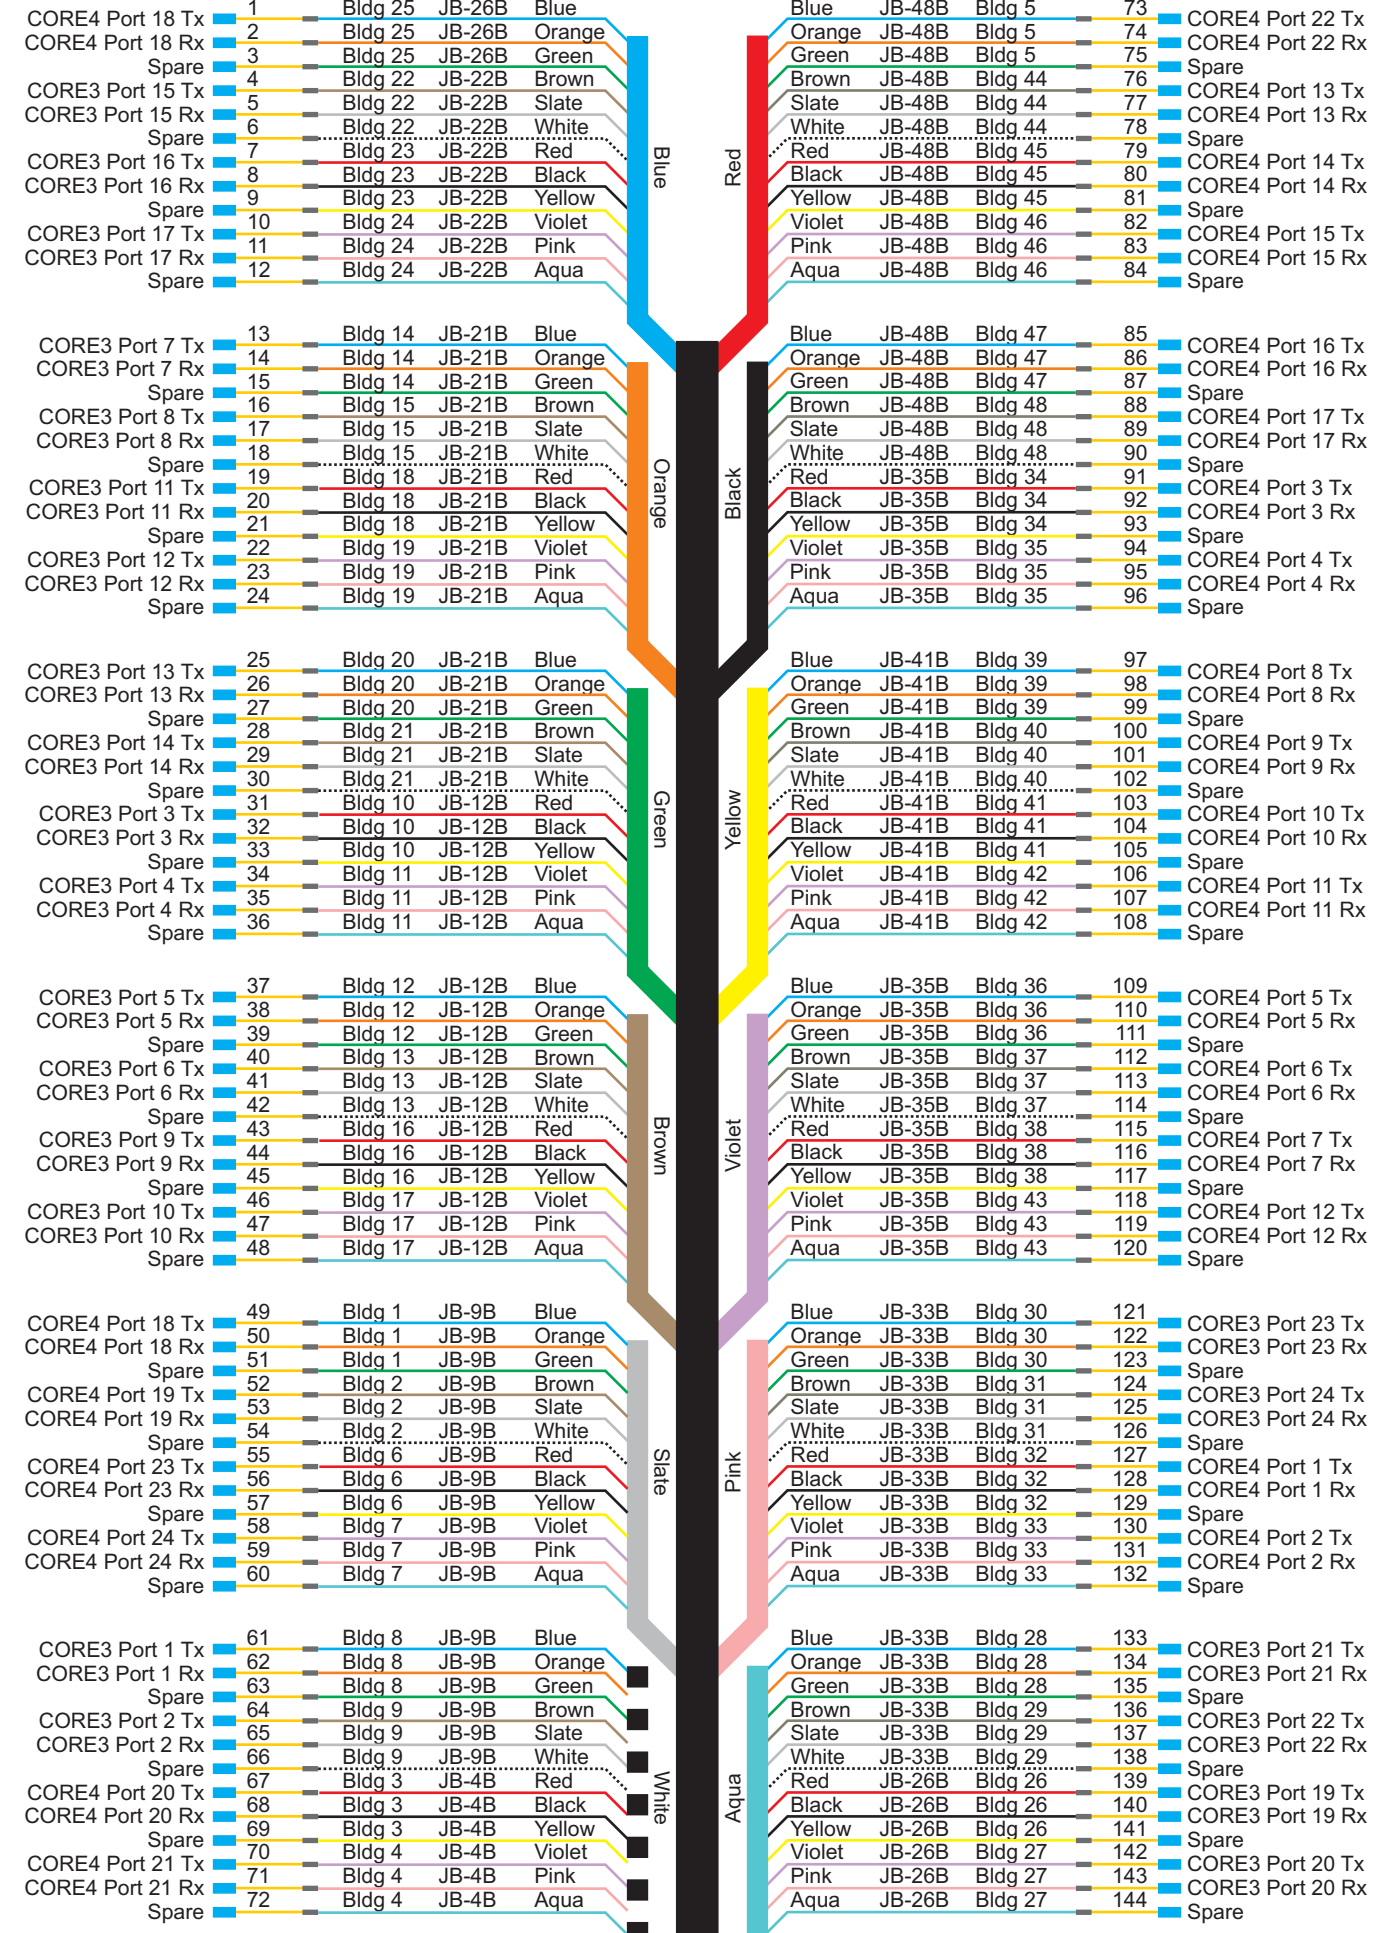

Fiber Headend
West and East 144 Strand Fiber Patch Panels

Sheet: 15 of 18	Rev: 3	Drawn By: KW	June 4, 2013
Size: B	Scale: NTS	Tolerances:	
H:\Documents\Society Hill\Raceway2\FiberHeadend.cdr			

144 strand OSP single-mode loose tube fiber
Corning Glass 144EU4-T4101D20

West Branch

East Branch

144 strand OSP single-mode loose tube fiber
Corning Glass 144EU4-T4101D20

Strand Labeling